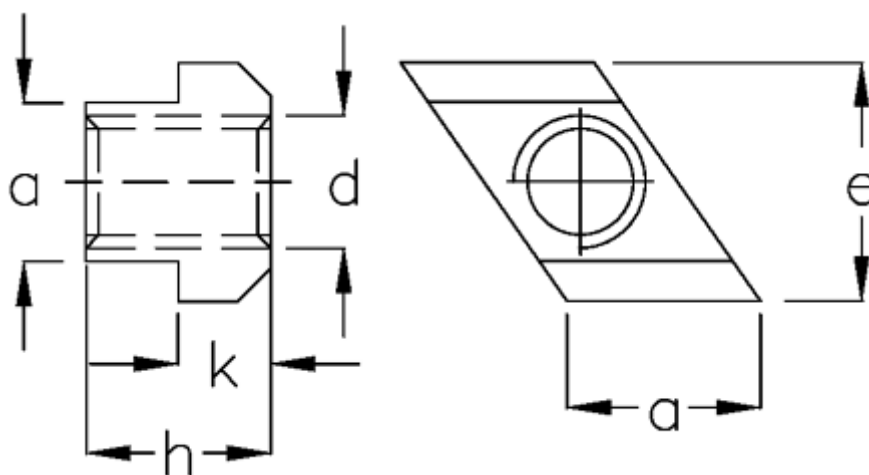

Data Sheet

Article number: 20800404

Description: Rhombus T-nut
GN 508.1-16-M14

Measures

a	= 16
d	= M14
e	= 25
H	= 18
K	= 9
T-slot width	= 16